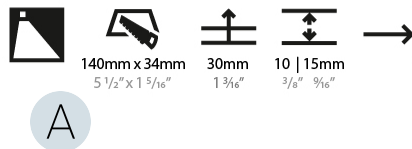

GENERAL

Series: Delight
Subseries: Delight String Wide
Partner: Prolicht
Division: Architectural
Installation: Recessed
Product Type: Step Light
Mounting Location: Wall
Light Distribution: Asymmetric

PHYSICAL

Shape: Rectangle
Width (mm): 40
Width (in): 1 5/16
Height (mm): 150
Depth (mm): 26
Height (in): 5 7/8
Depth (in): 1
Ceiling Thickness (mm): 10 / 12 / 15
Ceiling Thickness (in): 3/8 or 1/2 or 9/16
Min. Recessing Depth (mm): 30
Min. Recessing Depth (in): 1 3/16
Weight (kg): 0.21
Weight (lbs): 0.46
Screws: No visible screws
Fixture Finish: SSR / BKV / CWI / CRY / HAB / UFT / ITA / RUA / FTG / MYG / LOD / PUS / FRO / FUP / KIA / POP / BLS / SPG / MEY / GOH / CHC / COM / ABZ / JAG / OBR / MOS / ROR
Fixture Material: Aluminum
Cut-out Measurements: 140mm / 5 1/2" x 34mm / 1 5/16"

ELECTRICAL

Lamp Type: LED (Zhaga Standard)
Input Wattage (W): 2.2
Total Output Wattage (W): 2
Dimming: Non-Dimming / Phase Dimming (120Vac only) / 0-10V Dimming
Driver Included: No
Driver Location: Remote
Driver Type: Constant Current - 120 / 277Vac
Driver Class: Class 2
Input Voltage (V): 120 - 277
Constant Current (MA): 700

LED

Number of LEDs: 1
Color Temperature (°K): 2700 / 3000 / 3500 / 4000
Max. Delivered Lumen (lm): 60 / 60 / 68 / 70
CRI: >90 CRI
Lamp Life (hrs): 50000

OPTICAL

RATINGS AND CERTIFICATIONS

Certified By: Certified for North American Standards
IP rating: IP20