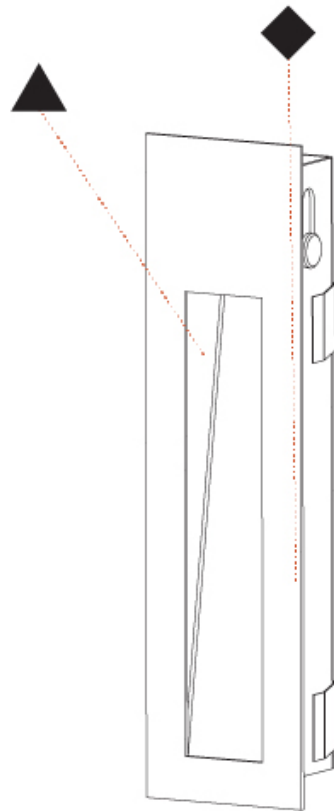

#### PHYSICAL

Shape: Rectangle
Width (mm): 40
Width (in): 1 5/16
Height (mm): 150
Depth (mm): 26
Height (in): 5 7/8
Depth (in): 1
Ceiling Thickness (mm): 10 / 12 / 15
Ceiling Thickness (in): 3/8 or 1/2 or 9/16
Min. Recessing Depth (mm): 30
Min. Recessing Depth (in): 1 3/16
Weight (kg): 0.21
Weight (lbs): 0.46
Screws: No visible screws
Fixture Finish: SSR / BKV / CWI / CRY / HAB / UFT / ITA / RUA / FTG / MYG / LOD / PUS / FRO / FUP / KIA / POP / BLS / SPG / MEY / GOH / CHC / COM / ABZ / JAG / OBR / MOS / ROR
Fixture Material: Aluminum
Cut-out Measurements: 140mm / 5 1/2" x 34mm / 1 5/16"

## DELIGHT STRING WIDE RECESSED

A35698-

PROJECT

TYPE

SPECIFIER

QUANTITY

DATE

A

#### PHYSICAL

Shape: Rectangle  
 Length (mm): 250  
 Length (in): 9 <sup>13</sup>/<sub>16</sub>  
 Width (mm): 40  
 Width (in): 1 <sup>9</sup>/<sub>16</sub>  
 Height (mm): 250  
 Depth (mm): 26  
 Height (in): 9 <sup>13</sup>/<sub>16</sub>  
 Depth (in): 1  
 Ceiling Thickness (mm): 10 / 12 / 15  
 Ceiling Thickness (in): 3/8 or 1/2 or 9/16  
 Min. Recessing Depth (mm): 30  
 Min. Recessing Depth (in): 1 <sup>3</sup>/<sub>16</sub>  
 Weight (kg): .83  
 Weight (lbs): 1.8  
 Fixture Finish: SSR / BKV / CWI / CRY / HAB / UFT / ITA / RUA / FTG / MYG / LOD / PUS / FRO / FUP / KIA / POP / BLS / SPG / MEY / GOH / CHC / COM / ABZ / JAG / OBR / MOS / ROR  
 Fixture Material: Aluminum  
 Cut-out Measurements: 240mm / 9 7/16" x 34mm / 1 5/16"