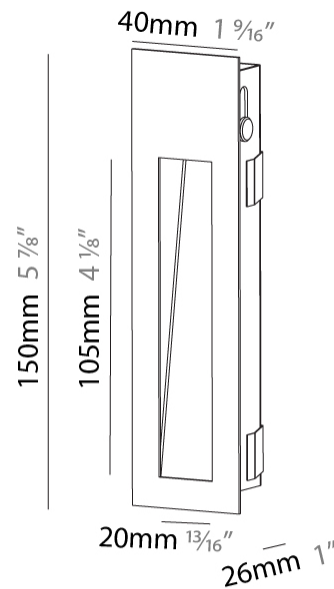

GENERAL

Series: Delight
Subseries: Delight String Wide
Partner: Prolicht
Division: Architectural
Installation: Recessed
Product Type: Step Light
Mounting Location: Wall
Light Distribution: Asymmetric

PHYSICAL

Shape: Rectangle
Width (mm): 40
Width (in): 1 5/16
Height (mm): 150
Depth (mm): 26
Height (in): 5 7/8
Depth (in): 1
Ceiling Thickness (mm): 10 / 12 / 15
Ceiling Thickness (in): 3/8 or 1/2 or 9/16
Min. Recessing Depth (mm): 30
Min. Recessing Depth (in): 1 3/16
Weight (kg): 0.21
Weight (lbs): 0.46
Screws: No visible screws
Fixture Finish: SSR / BKV / CWI / CRY / HAB / UFT / ITA / RUA / FTG / MYG / LOD / PUS / FRO / FUP / KIA / POP / BLS / SPG / MEY / GOH / CHC / COM / ABZ / JAG / OBR / MOS / ROR
Fixture Material: Aluminum
Cut-out Measurements: 140mm / 5 1/2" x 34mm / 1 5/16"

ELECTRICAL

Lamp Type: LED (Zhaga Standard)
Input Wattage (W): 2.2
Total Output Wattage (W): 2
Dimming: Non-Dimming / Phase Dimming (120Vac only) / 0-10V Dimming
Driver Included: No
Driver Location: Remote
Driver Type: Constant Current - 120 / 277Vac
Driver Class: Class 2
Input Voltage (V): 120 - 277
Constant Current (MA): 700

LED

Number of LEDs: 1
Color Temperature (°K): 2700 / 3000 / 3500 / 4000
Max. Delivered Lumen (lm): 60 / 60 / 68 / 70
CRI: >90 CRI
Lamp Life (hrs): 50000

OPTICAL

RATINGS AND CERTIFICATIONS

Certified By: Certified for North American Standards
IP rating: IP20