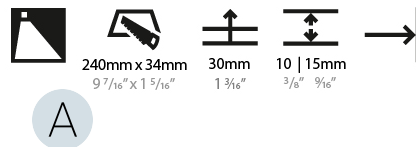

GENERAL

Series: Delight
Subseries: Delight String Wide
Partner: Prolicht
Division: Architectural
Installation: Recessed
Product Type: Step Light
Mounting Location: Wall
Light Distribution: Asymmetric

PHYSICAL

Shape: Rectangle
Length (mm): 250
Length (in): 9 ¹³/₁₆
Width (mm): 40
Width (in): 1 ⁹/₁₆
Height (mm): 250
Depth (mm): 26
Height (in): 9 ¹³/₁₆
Depth (in): 1
Ceiling Thickness (mm): 10 / 12 / 15
Ceiling Thickness (in): 3/8 or 1/2 or 9/16
Min. Recessing Depth (mm): 30
Min. Recessing Depth (in): 1 ³/₁₆
Weight (kg): .83
Weight (lbs): 1.8
Fixture Finish: SSR / BKV / CWI / CRY / HAB / UFT / ITA / RUA / FTG / MYG / LOD / PUS / FRO / FUP / KIA / POP / BLS / SPG / MEY / GOH / CHC / COM / ABZ / JAG / OBR / MOS / ROR
Fixture Material: Aluminum
Cut-out Measurements: 240mm / 9 7/16" x 34mm / 1 5/16"

ELECTRICAL

Lamp Type: LED (Zhaga Standard)
Input Wattage (W): 2.2
Total Output Wattage (W): 2
Dimming: 0-10V Dimming / Phase Dimming (120Vac Only)
Driver Included: No
Driver Location: Remote
Driver Type: Constant Current - 120 / 277Vac
Driver Class: Class 2
Input Voltage (V): 120 - 277
Constant Current (MA): 700

LED

Number of LEDs: 1
Color Temperature (°K): 2700 / 3000 / 3500 / 4000
Max. Delivered Lumen (lm): 60 / 60 / 68 / 70
CRI: >90 CRI
Lamp Life (hrs): 50000

OPTICAL

RATINGS AND CERTIFICATIONS

Certified By: Certified for North American Standards
IP rating: IP20

PROJECT
TYPE
SPECIFIER
QUANTITY
DATE