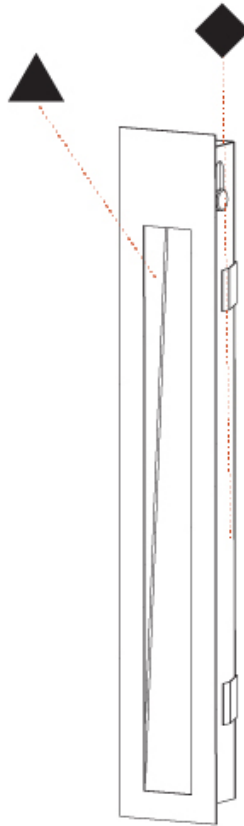

### A35698-

base number	Color	Finishes	Finishes
	Temperature	(Diamond)	(Triangle)

- To build a product code in our configurator select the specify button on the base model # product page
- To build a manual product code on this datasheet choose from the options listed below in blue font and add the suffix to the base model #

#### PHYSICAL

Shape: Rectangle
Width (mm): 40
Width (in): 1 5/16
Height (mm): 150
Depth (mm): 26
Height (in): 5 7/8
Depth (in): 1
Ceiling Thickness (mm): 10 / 12 / 15
Ceiling Thickness (in): 3/8 or 1/2 or 9/16
Min. Recessing Depth (mm): 30
Min. Recessing Depth (in): 1 3/16
Weight (kg): 0.21
Weight (lbs): 0.46
Screws: No visible screws
Fixture Finish: SSR / BKV / CWI / CRY / HAB / UFT / ITA / RUA / FTG / MYG / LOD / PUS / FRO / FUP / KIA / POP / BLS / SPG / MEY / GOH / CHC / COM / ABZ / JAG / OBR / MOS / ROR
Fixture Material: Aluminum
Cut-out Measurements: 140mm / 5 1/2" x 34mm / 1 5/16"

#### PHYSICAL

Shape: Rectangle  
 Length (mm): 250  
 Length (in): 9 <sup>13</sup>/<sub>16</sub>  
 Width (mm): 40  
 Width (in): 1 <sup>9</sup>/<sub>16</sub>  
 Height (mm): 250  
 Depth (mm): 26  
 Height (in): 9 <sup>13</sup>/<sub>16</sub>  
 Depth (in): 1  
 Ceiling Thickness (mm): 10 / 12 / 15  
 Ceiling Thickness (in): 3/8 or 1/2 or 9/16  
 Min. Recessing Depth (mm): 30  
 Min. Recessing Depth (in): 1 <sup>3</sup>/<sub>16</sub>  
 Weight (kg): .83  
 Weight (lbs): 1.8  
 Fixture Finish: SSR / BKV / CWI / CRY / HAB / UFT / ITA / RUA / FTG / MYG / LOD / PUS / FRO / FUP / KIA / POP / BLS / SPG / MEY / GOH / CHC / COM / ABZ / JAG / OBR / MOS / ROR  
 Fixture Material: Aluminum  
 Cut-out Measurements: 240mm / 9 7/16" x 34mm / 1 5/16"

## DELIGHT STRING WIDE RECESSED

A35699-

PROJECT

TYPE

SPECIFIER

QUANTITY

DATE

A